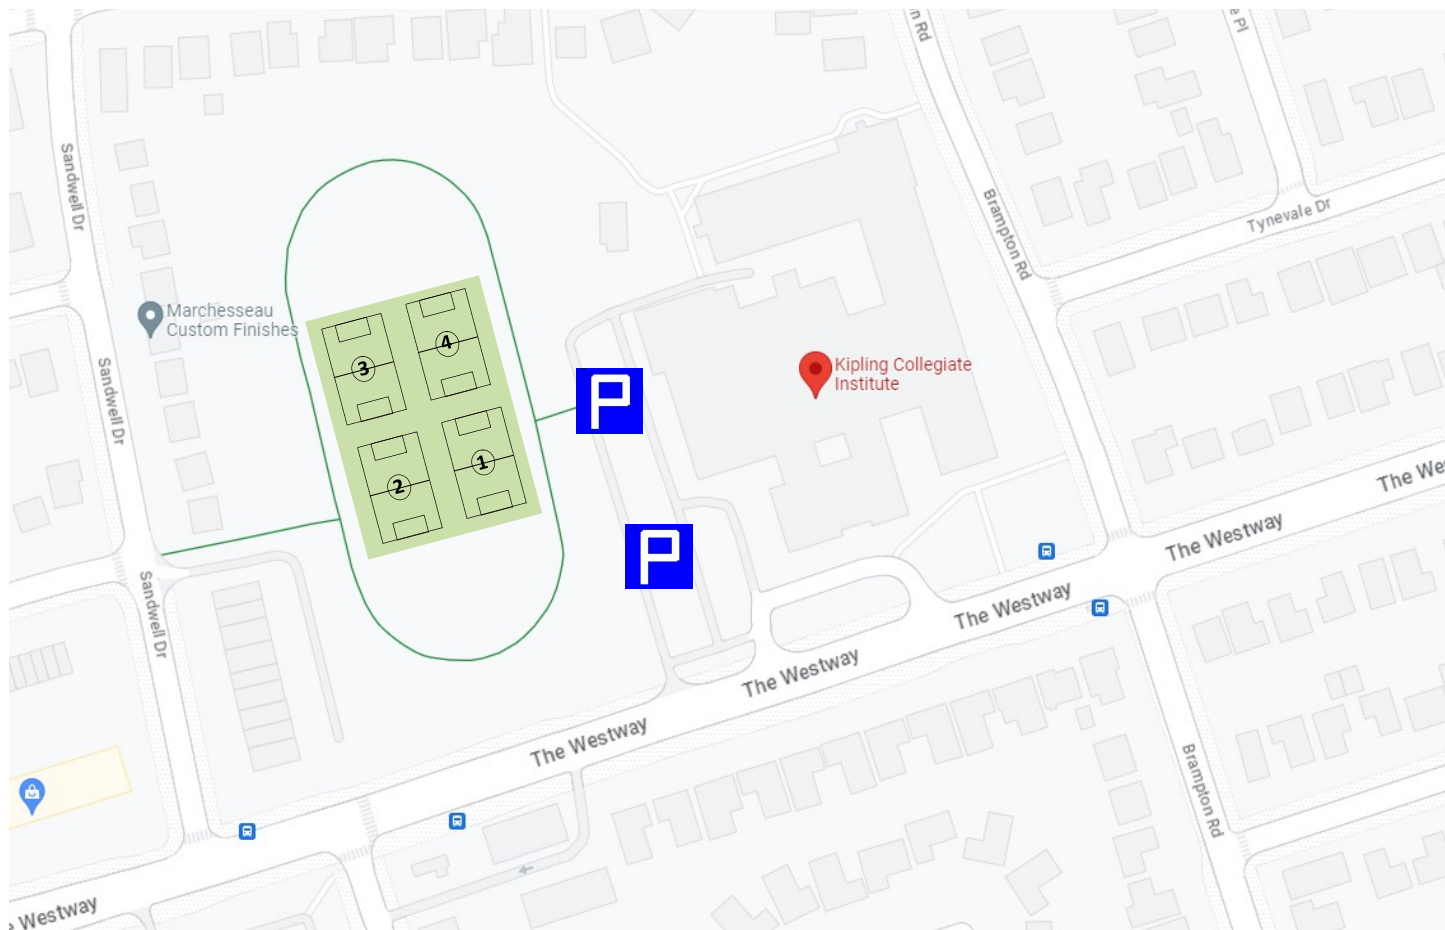

# Kipling Collegiate Institute

House League Location

380 The Westway, Etobicoke, ON M9R 1H4

Near main intersection Martin Grove Road and the Westway.

Club Office

270 Galaxy Blvd. Toronto, ON M9W 5R8

416.622.8726