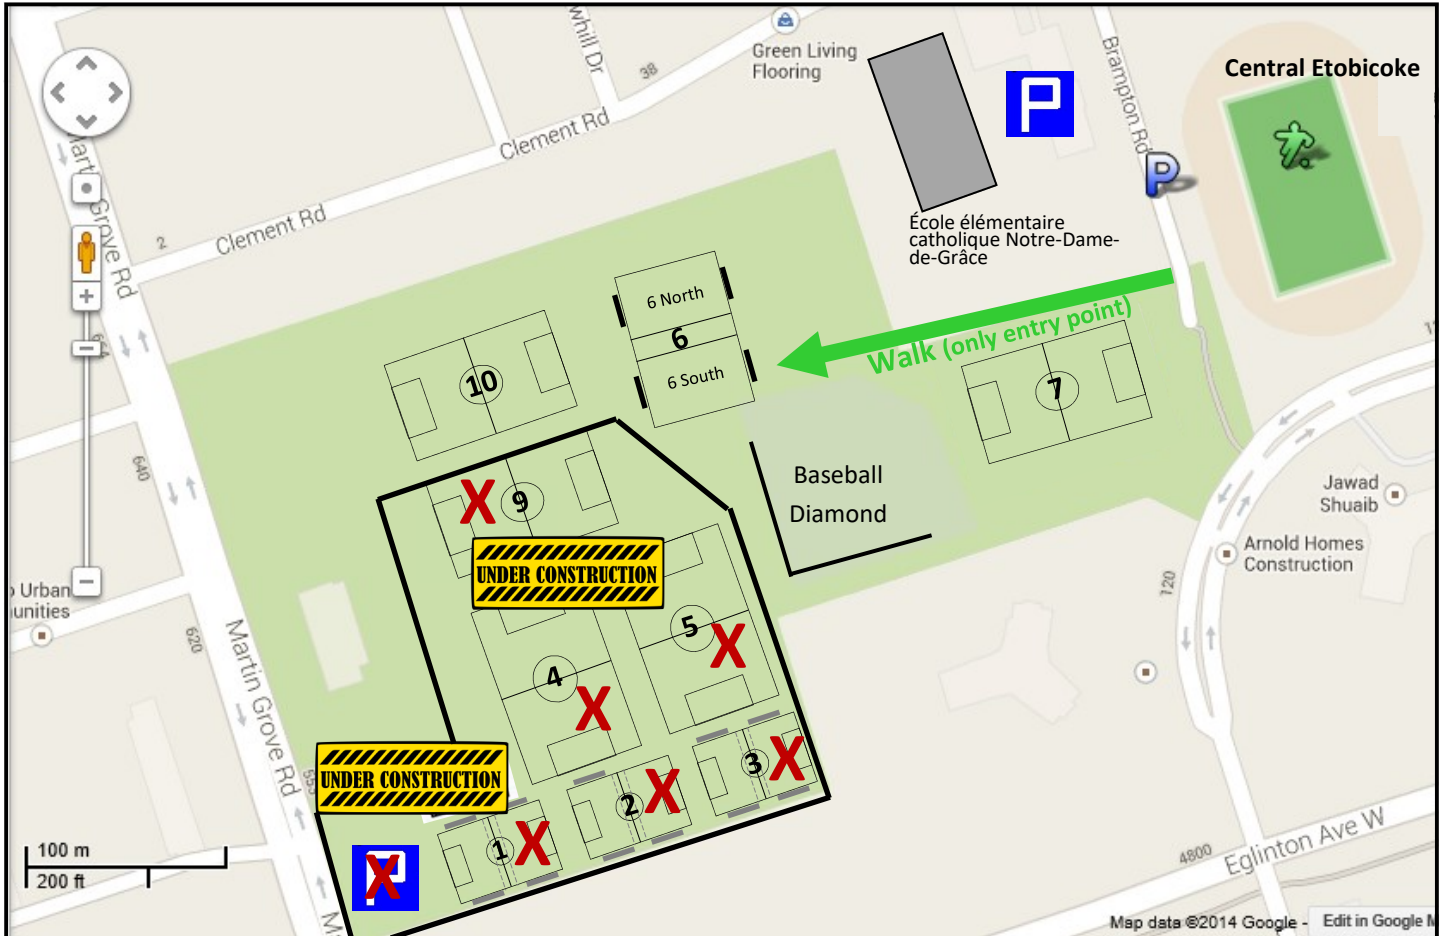

Richview Reservoir Field Map

House League and Competitive Soccer Complex

Martin Grove and Eglinton Avenue Area

Drive eastbound along Clement Road and south on Brampton Road

Club Office  270 Galaxy Blvd. Toronto, ON M9W 5R8  416.622.8726  eysc@bellnet.ca

2023 ALERT!!!

Under Construction

Please only park on residential streets.

Please note that the South West Corner Parking lot is closed due to ongoing construction along with half of the park. The city is replacing the current water reservoir located under soccer fields 1-5.

Only Fields 10, 6 and 7 are open.

You can access these fields by walking through Field 7 off of Brampton Road.